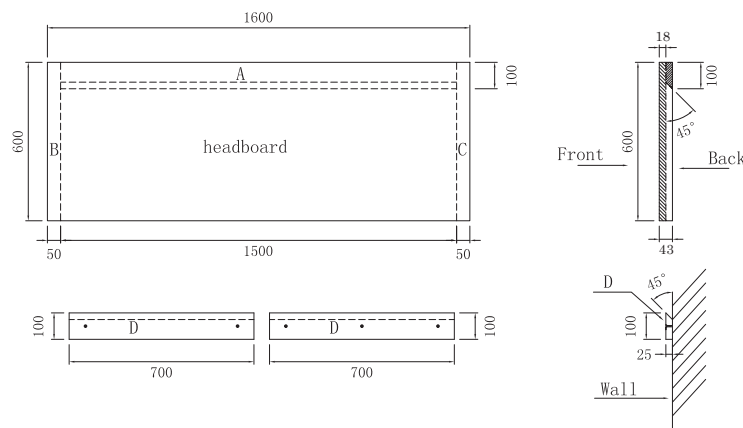

## Features

Quality 18mm E1 board  
Wall mounted - NZFW mounting system supplied  
10 Year Guarantee

## Dimensions

Width: 1600mm  
Depth: 43mm  
Height: 600mm