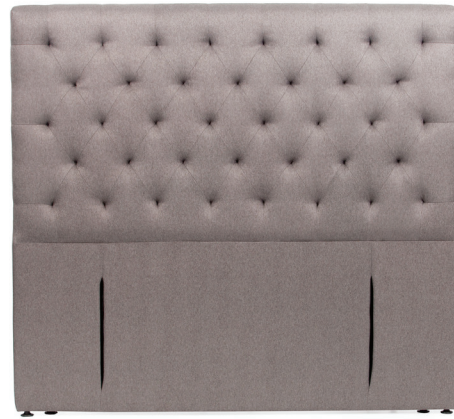

Headboards

Windsor

NZ FURNITURE
WHOLESALEERS

Choice • Quality • Value

Large

Features

Built for superb comfort and detailed with deep Chesterfield style tucking. Will make a bold statement in any executive suite.

Crafted expertly with a kiln-dried hardwood frame.

Thickly padded and tightly upholstered.

Adjustable feet levellers add stability on uneven surfaces.

Dimensions

Standard

Suitable for: Single, single XL or king single
107cm x 140cm x 12cm

Large

Suitable for: Double or queen
153cm x 140cm x 12cm

Extra Large

Suitable for: King or super king
183cm x 140cm x 12cm

Other sizes available via indent
12 week lead time. Minimum order quantities apply

Fabric/Colour Options

Available now with Natural Grey soft commercial grade fabric.

To place your order for custom fabric call us to explain our indent options.