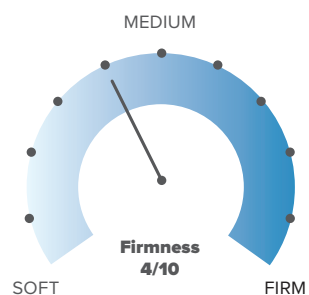

Bed Base

Commercial quality, exceptional value

Super Sprung mechanism on all bases. Can be used with or without legs.
Available in full or split bases. 230mmH or 350mmH including legs/castors.

Type	Dimensions	Thickness
King	183 x 203cm (72" x 80")	23cm (9")
Queen	152 x 203cm (60" x 80")	23cm (9")
Double	137 x 190cm (54" x 75")	23cm (9")
King Single	107 x 203cm (42" x 80")	23cm (9")
Single	90 x 190cm (36" x 75")	23cm (9")