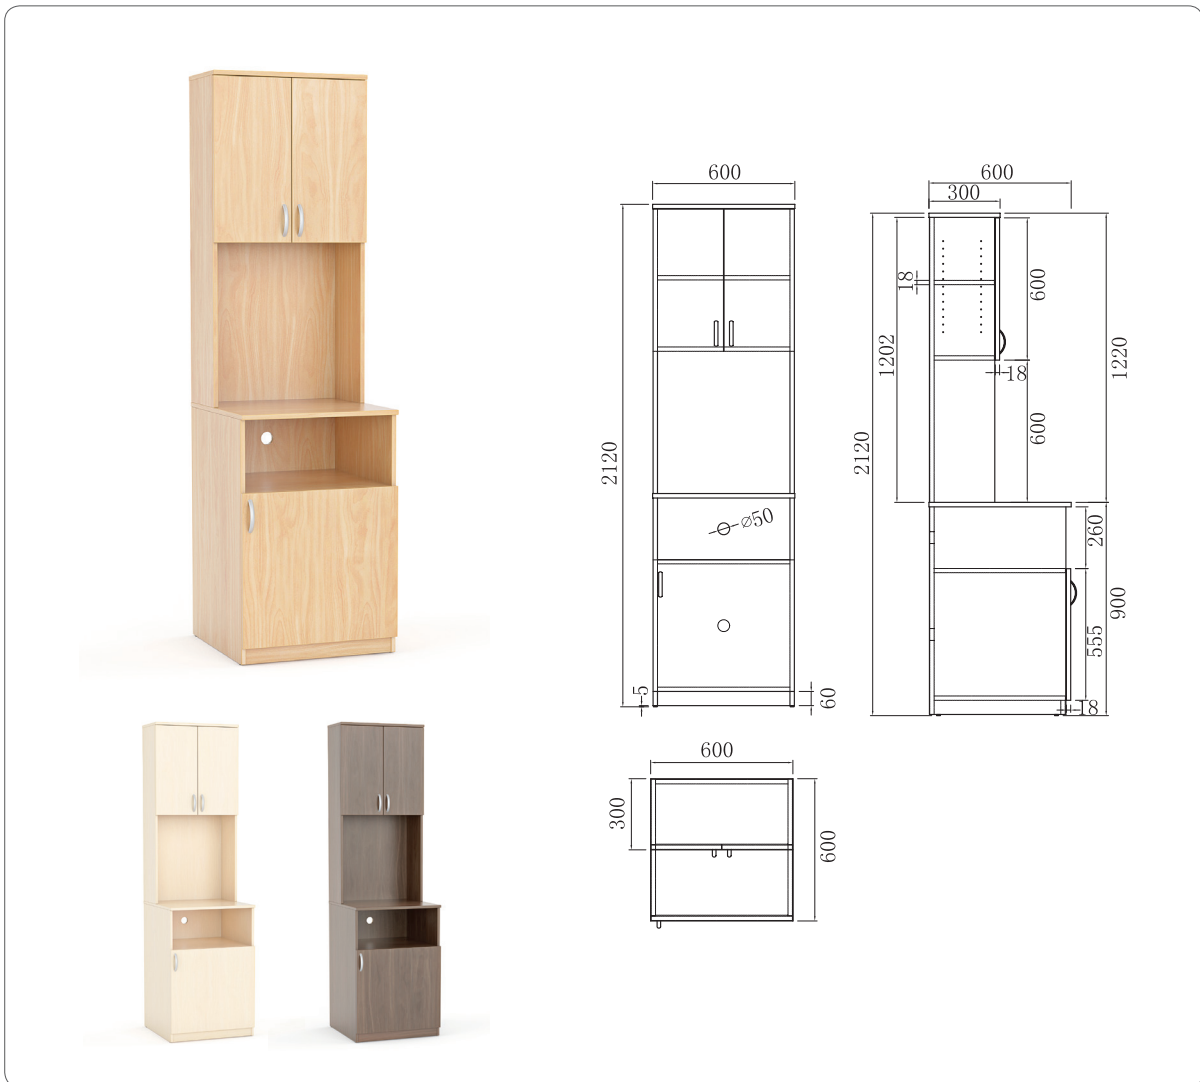

Tea Unit Resort

NZ FURNITURE
WHOLESALEERS

Choice • Quality • Value

Features

- Solid E1 board construction
- Microwave and bar fridge space
- Adjustable shelf in upper cupboard
- Brushed aluminium handles
- Full commercial 10 Year Guarantee

Dimensions

- Width: 600mm
- Depth: 600mm
- Height: 2120mm

Melamine Colours

- Nordic Maple
- NZ Tawa
- Dark Oak
- Other options available

10 YEAR GUARANTEE
Commercial Use.

E1 BOARD COMPOSITE

PVC EDGE PROTECTION