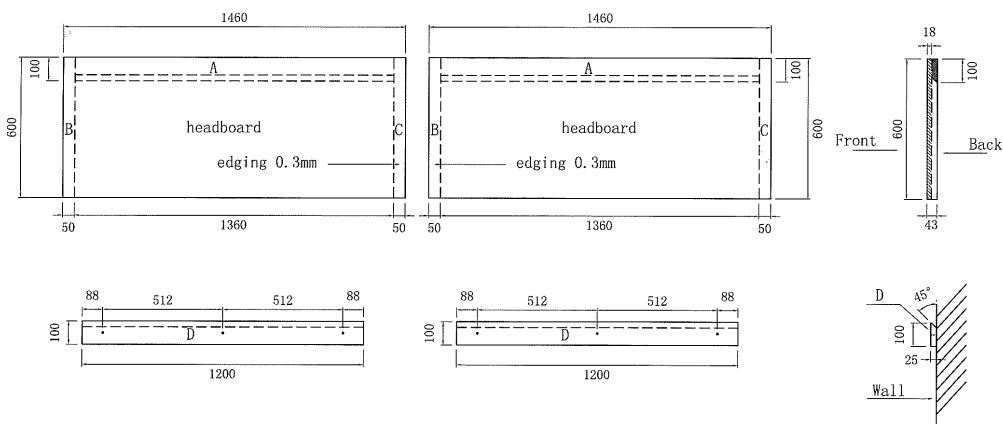

Headboards Resort C

NZ FURNITURE
WHOLESALEERS

Choice • Quality • Value

Features

- Quality 18mm E1 board
- Wall mounted - NZFW mounting system supplied
- 2 pieces (1460 x 600mm)
- 10 Year Guarantee

Please Note: Excludes bedside cabinets pictured.

Dimensions

- Width: 2920mm
- Depth: 43mm
- Height: 600mm

Melamine Colours

- Nordic Maple
- NZ Tawa
- Dark Oak
- Other options available

10 YEAR
GUARANTEE
Commercial Use.

E1 BOARD
COMPOSITE

PVC EDGE
PROTECTION