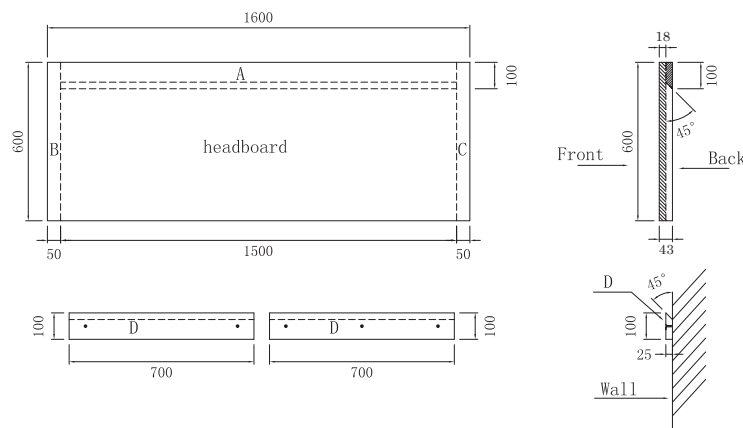

Headboards

Resort A

NZ FURNITURE
WHOLESALE

Choice • Quality • Value

Features

Quality 18mm E1 board
 Wall mounted - NZFW mounting system supplied
 10 Year Guarantee

Dimensions

Width: 1600mm
 Depth: 43mm
 Height: 600mm